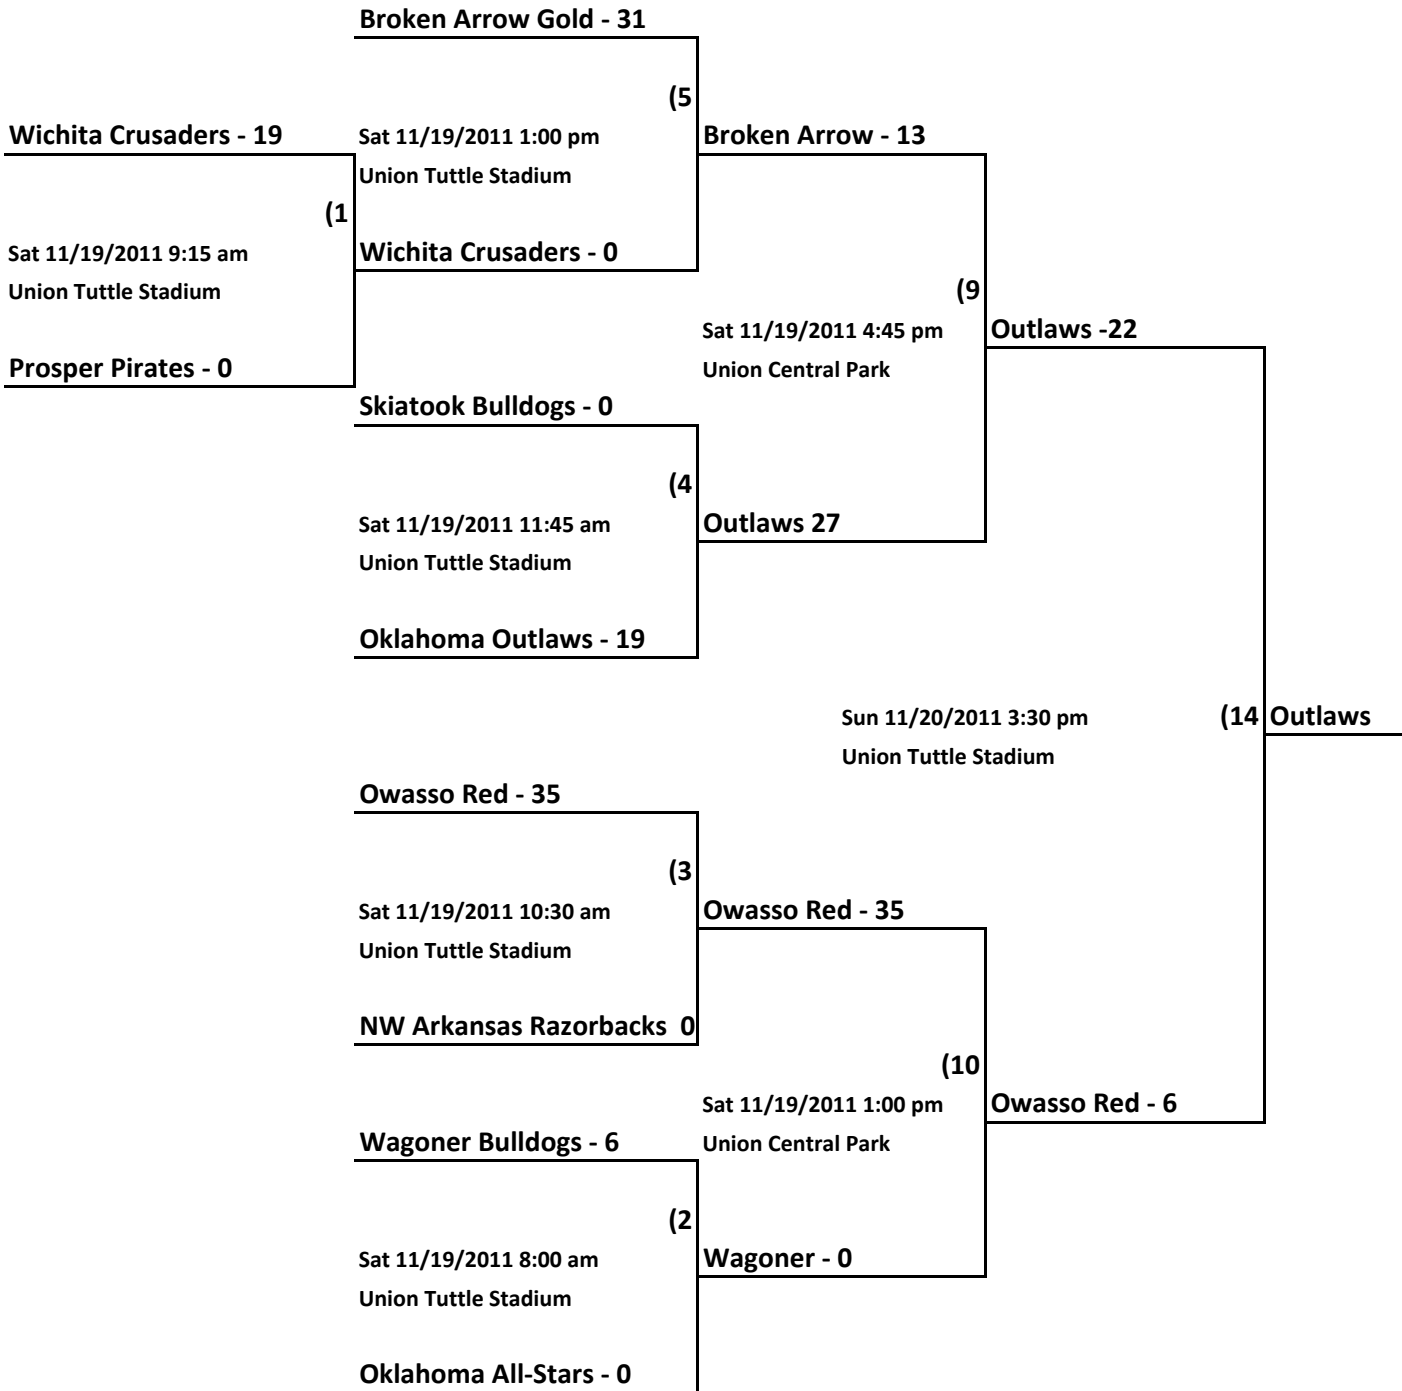

2011 Sooner Classic - 3rd Grade Elite

Top of Bracket is Home Team

2011 Sooner Classic - 3rd Grade Elite