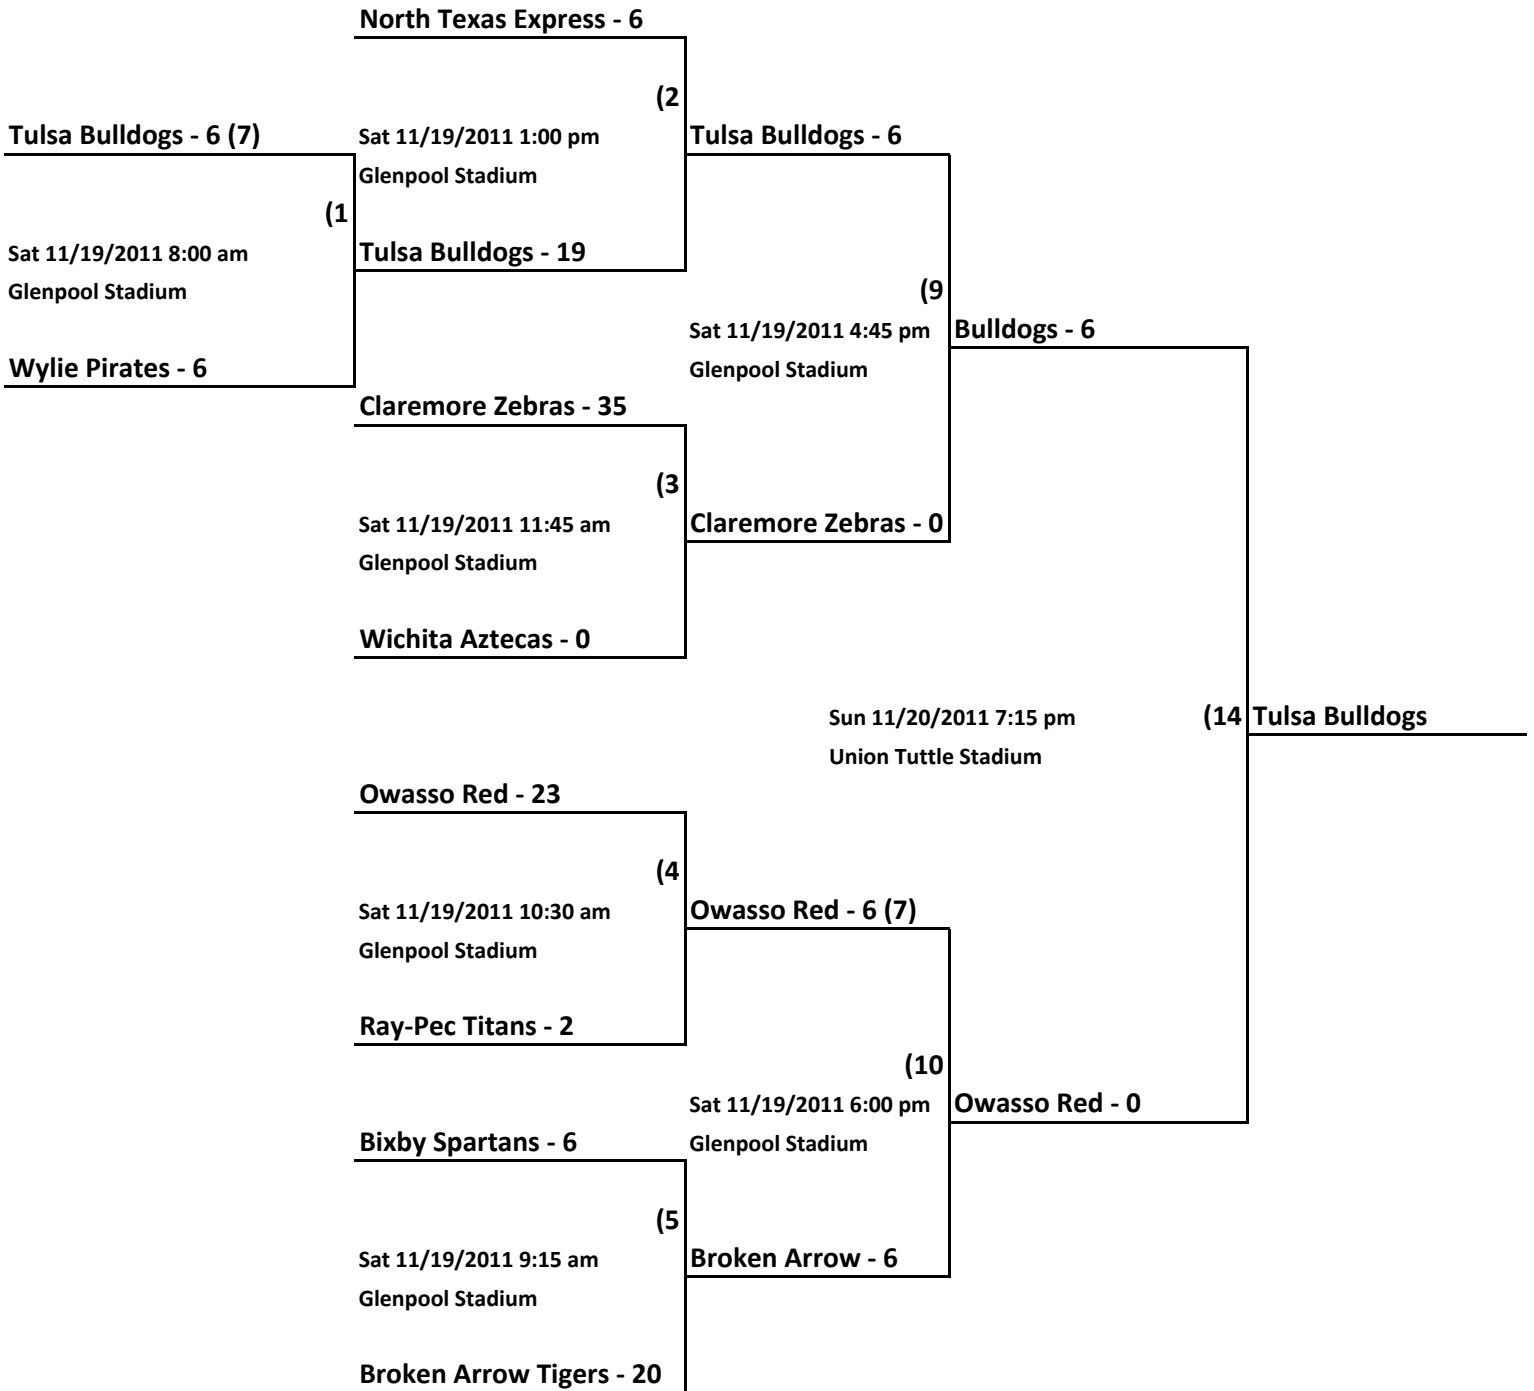

# 2010 Sooner Classic - 6th Grade Elite

Top of Bracket is Home Team

# 2010 Sooner Classic - 6th Grade Elite