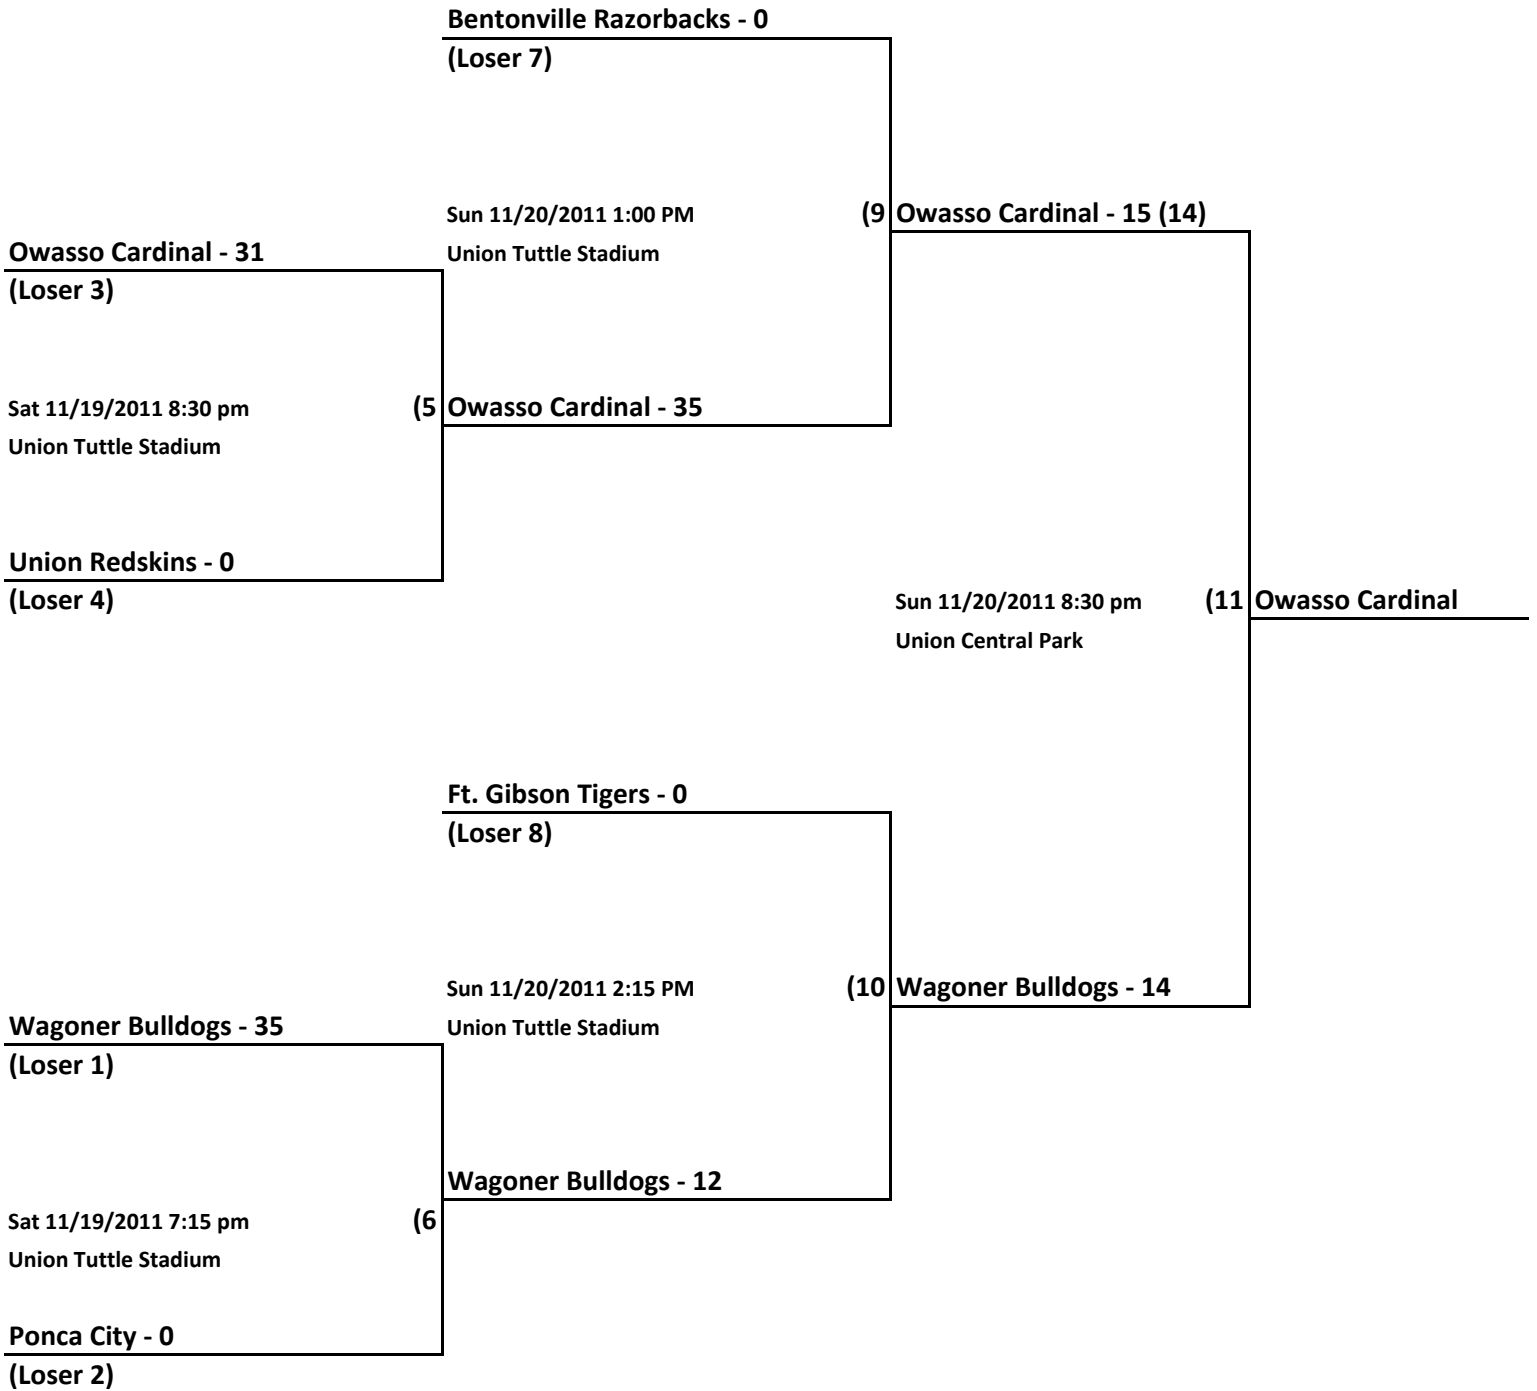

2010 Sooner Classic - 7th Grade

Top of Bracket is Home Team