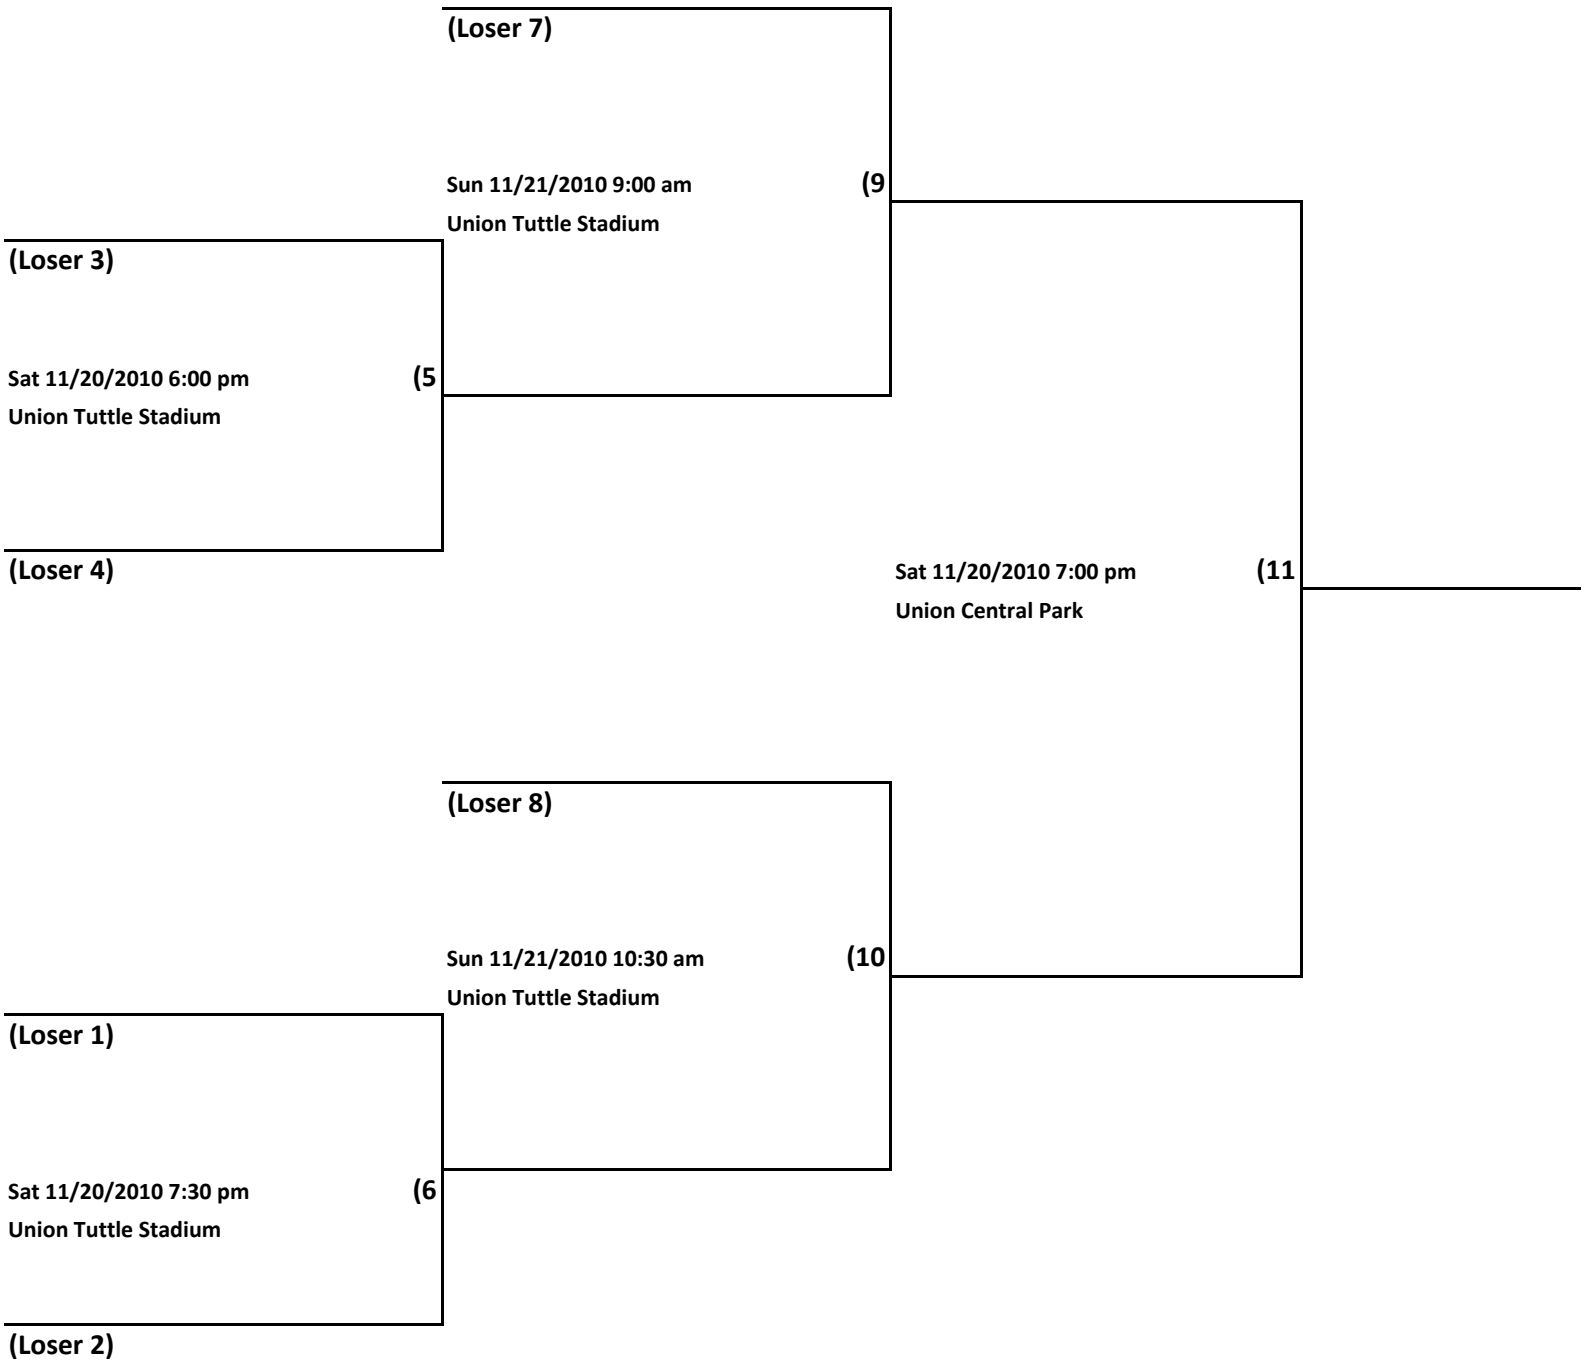

2010 Sooner Classic - 7th Grade

Top of Bracket is Home Team